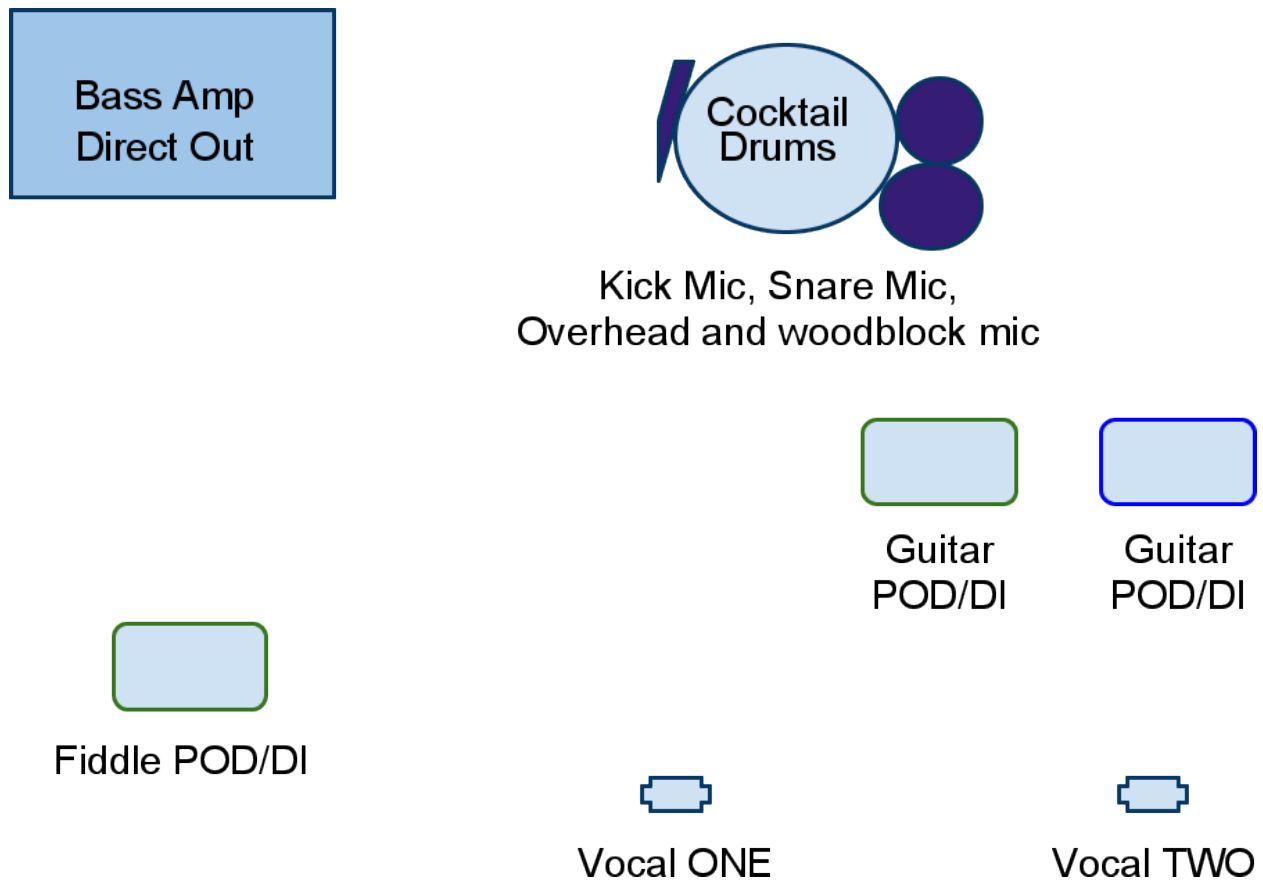

THE INDULGERS STAGE PLOT

The LINE 6 PODS are used in lieu of Amplifiers, a small stage amp for guitar is used as a personal monitor (not sent to board) and monitor mixes include vocals, guitars and fiddle, kick drum in monitor on left side only. No Bass in monitor and only kick drum on left hand side.